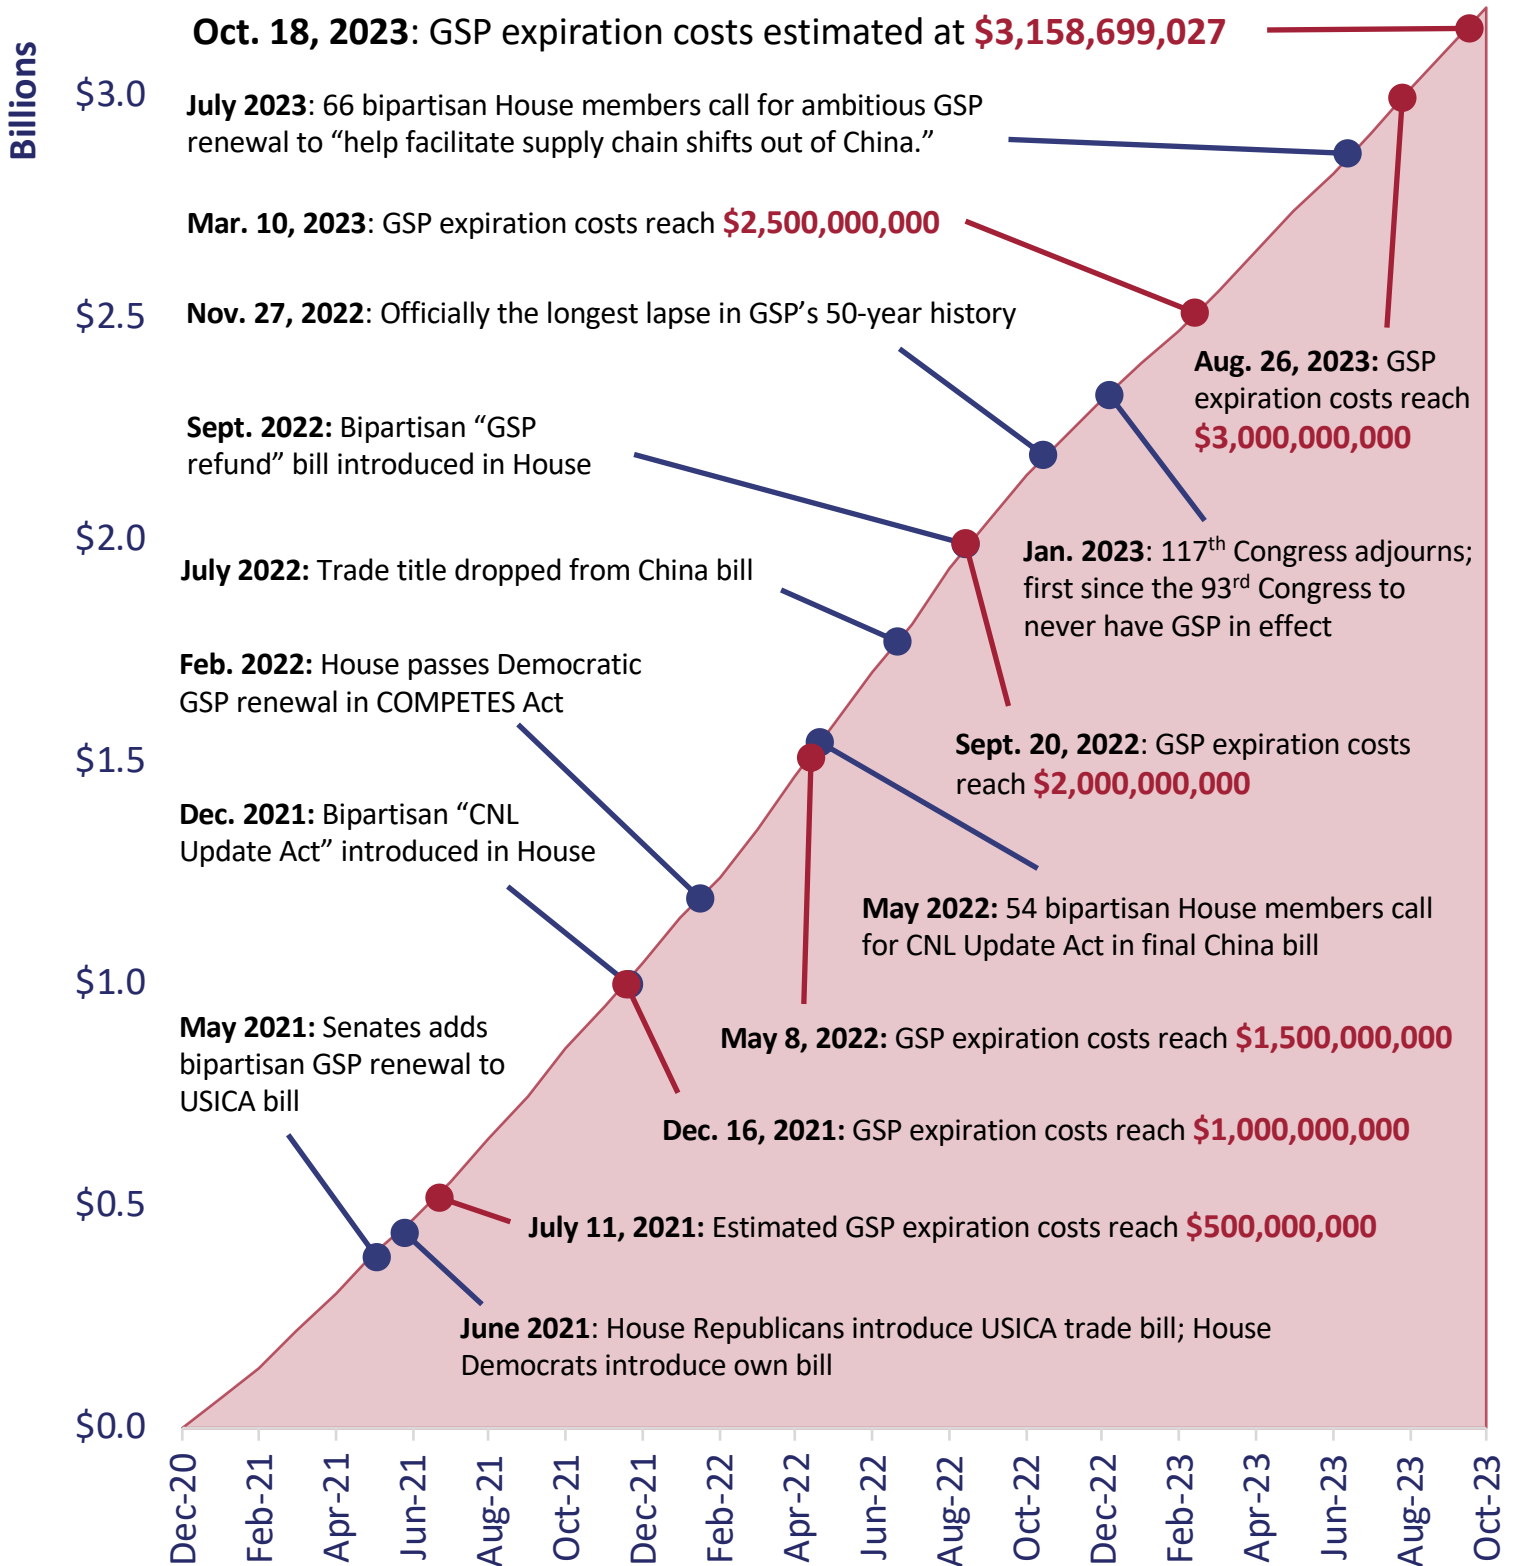

GSP Expiration: A Timeline of Key Events as Tariffs Costs Grow

Tariff cost source: estimated by the Coalition for GSP from U.S. Census Bureau data

Coalition for GSP Contact: Dan Anthony, Executive Director, anthony@tradepartnership.com, 202-445-8711